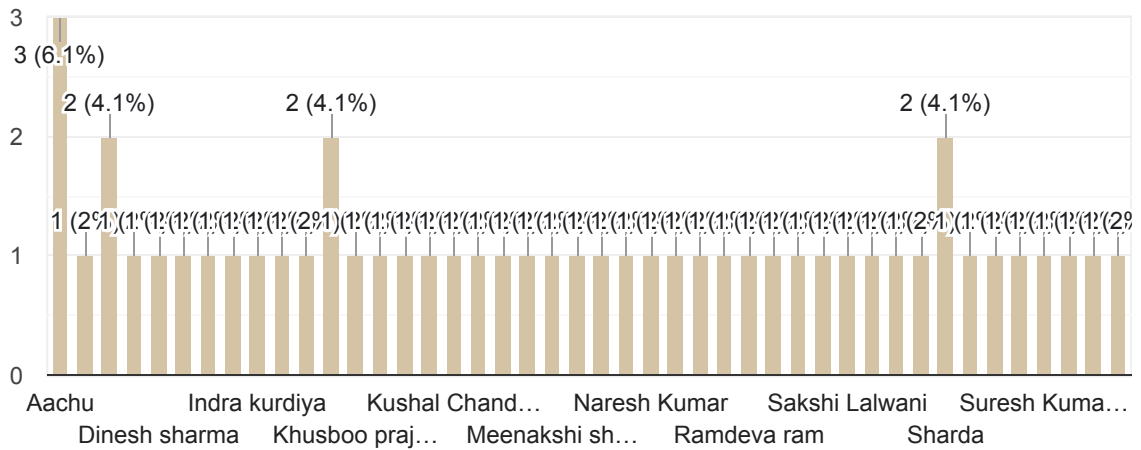

# Feedback Form for Parents, Government Bangur PG College, Didwana for Session: 2020-21

49 responses

[Publish analytics](#)

Name: अभिभावक का नाम

 Copy

49 responses

Phone number: फोन नंबर

Copy

49 responses

Student Name: विद्यार्थी का नाम

Copy

49 responses

Faculty: संकाय

Copy

49 responses